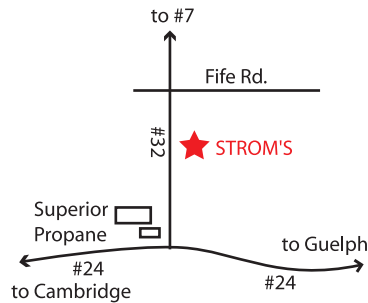

Scan for Directions

Open Daily 9:30am – 6pm  
August – October 31

5089 Wellington Rd 32, Guelph  
519-822-1070

[Strom.ca](http://Strom.ca)

For: \_\_\_\_\_

Age: \_\_\_\_\_

When: \_\_\_\_\_

Time: \_\_\_\_\_

Place: **STROM'S FARM** (See Map on Back)

R.S.V.P.: \_\_\_\_\_

Meeting Place: At Barn Porch just inside the trees.