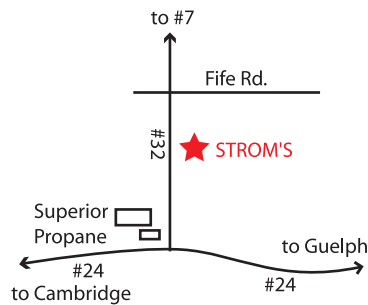

Open Daily 9:30am – 6pm  
August – October 31

5089 Wellington Rd 32, Guelph  
519-822-1070

[Strom.ca](http://Strom.ca)

For: \_\_\_\_\_

Age: \_\_\_\_\_

When: \_\_\_\_\_

Time: \_\_\_\_\_

Place: **STROM'S FARM** (See Map on Back)

R.S.V.P.: \_\_\_\_\_

Meeting Place: At Barn Porch just inside the trees.